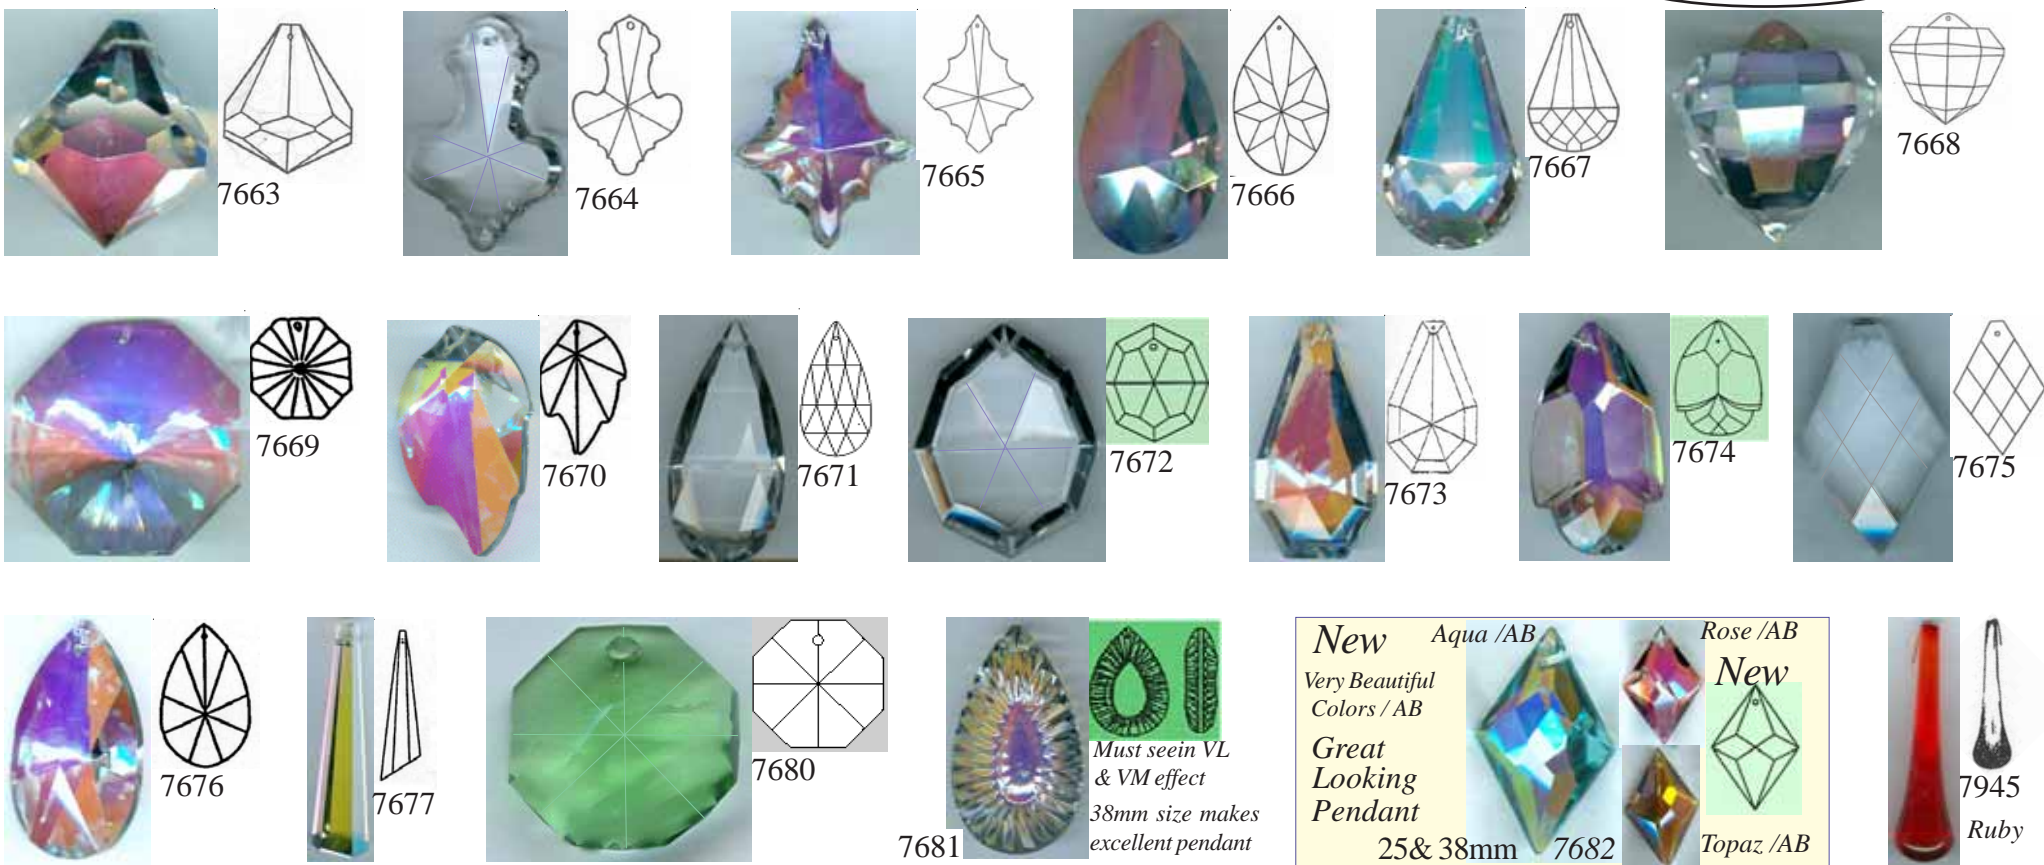

To view the entire Catalog and Price List, Go to Home Page and then go to View Catalog at top of Page

ARTICLES IN THIS SECTION
FOUND ON CATALOG
PAGES 6-9