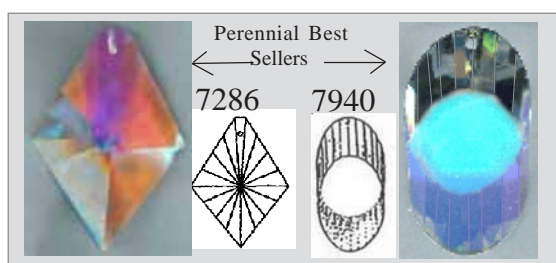

NEW SIZES
28mm Pendant Size
50mm Super Size

NEW COLORS
Alexandrite
Aqua
Ruby

7243

7244

7246

Perennial Best Sellers

7286

7940